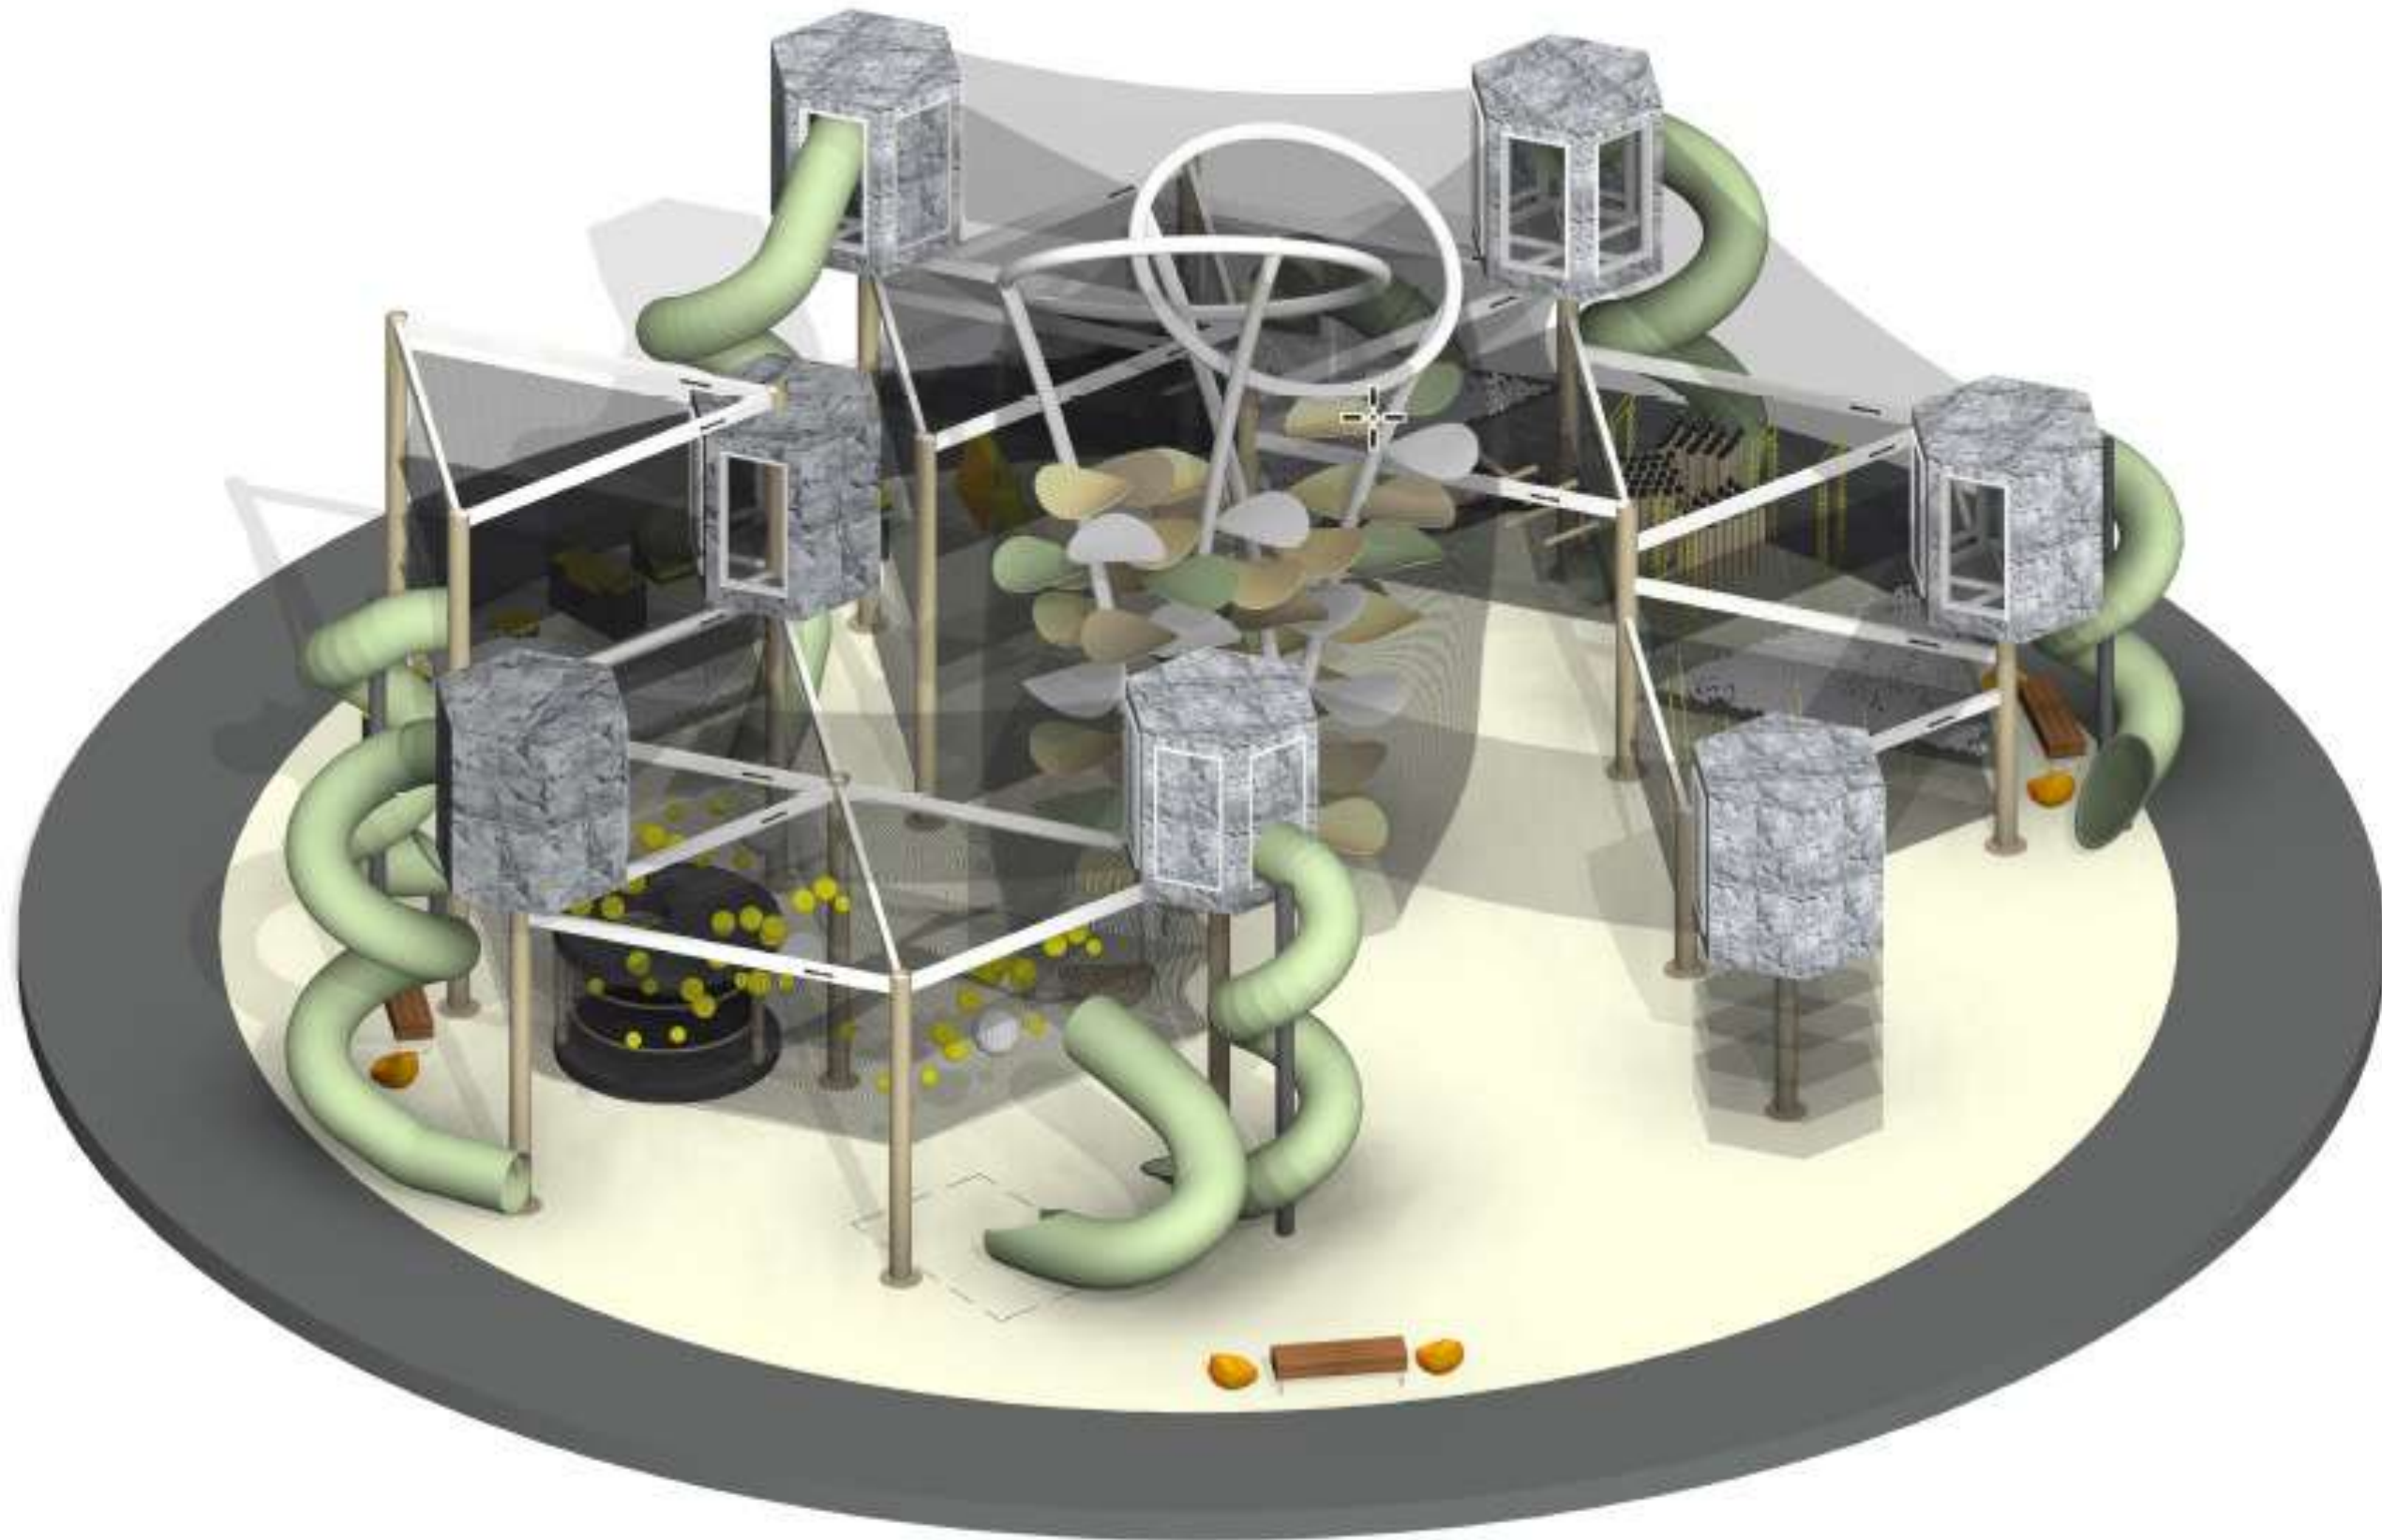

Concepto 5 – Parque Infantil **WALLTOPIA**

Concepto 6 – Ruta de aventuras WALLTOPIA

Concepto 7 – Ruta de aventuras

WALLTOPIA

Concepto 8 – Ruta de aventuras

WALLTOPIA

ADVENTURE TRAIL

Footprint: 155m²
Houses: 9
Nets: 38m
Slides: 3x 5.5m
Instant Capacity: 65ppl
Operators: 3
Cloud Climb:
Height: 5.10m
Steps: 54
Instant Capacity: 43ppl
Unharnessed Activity