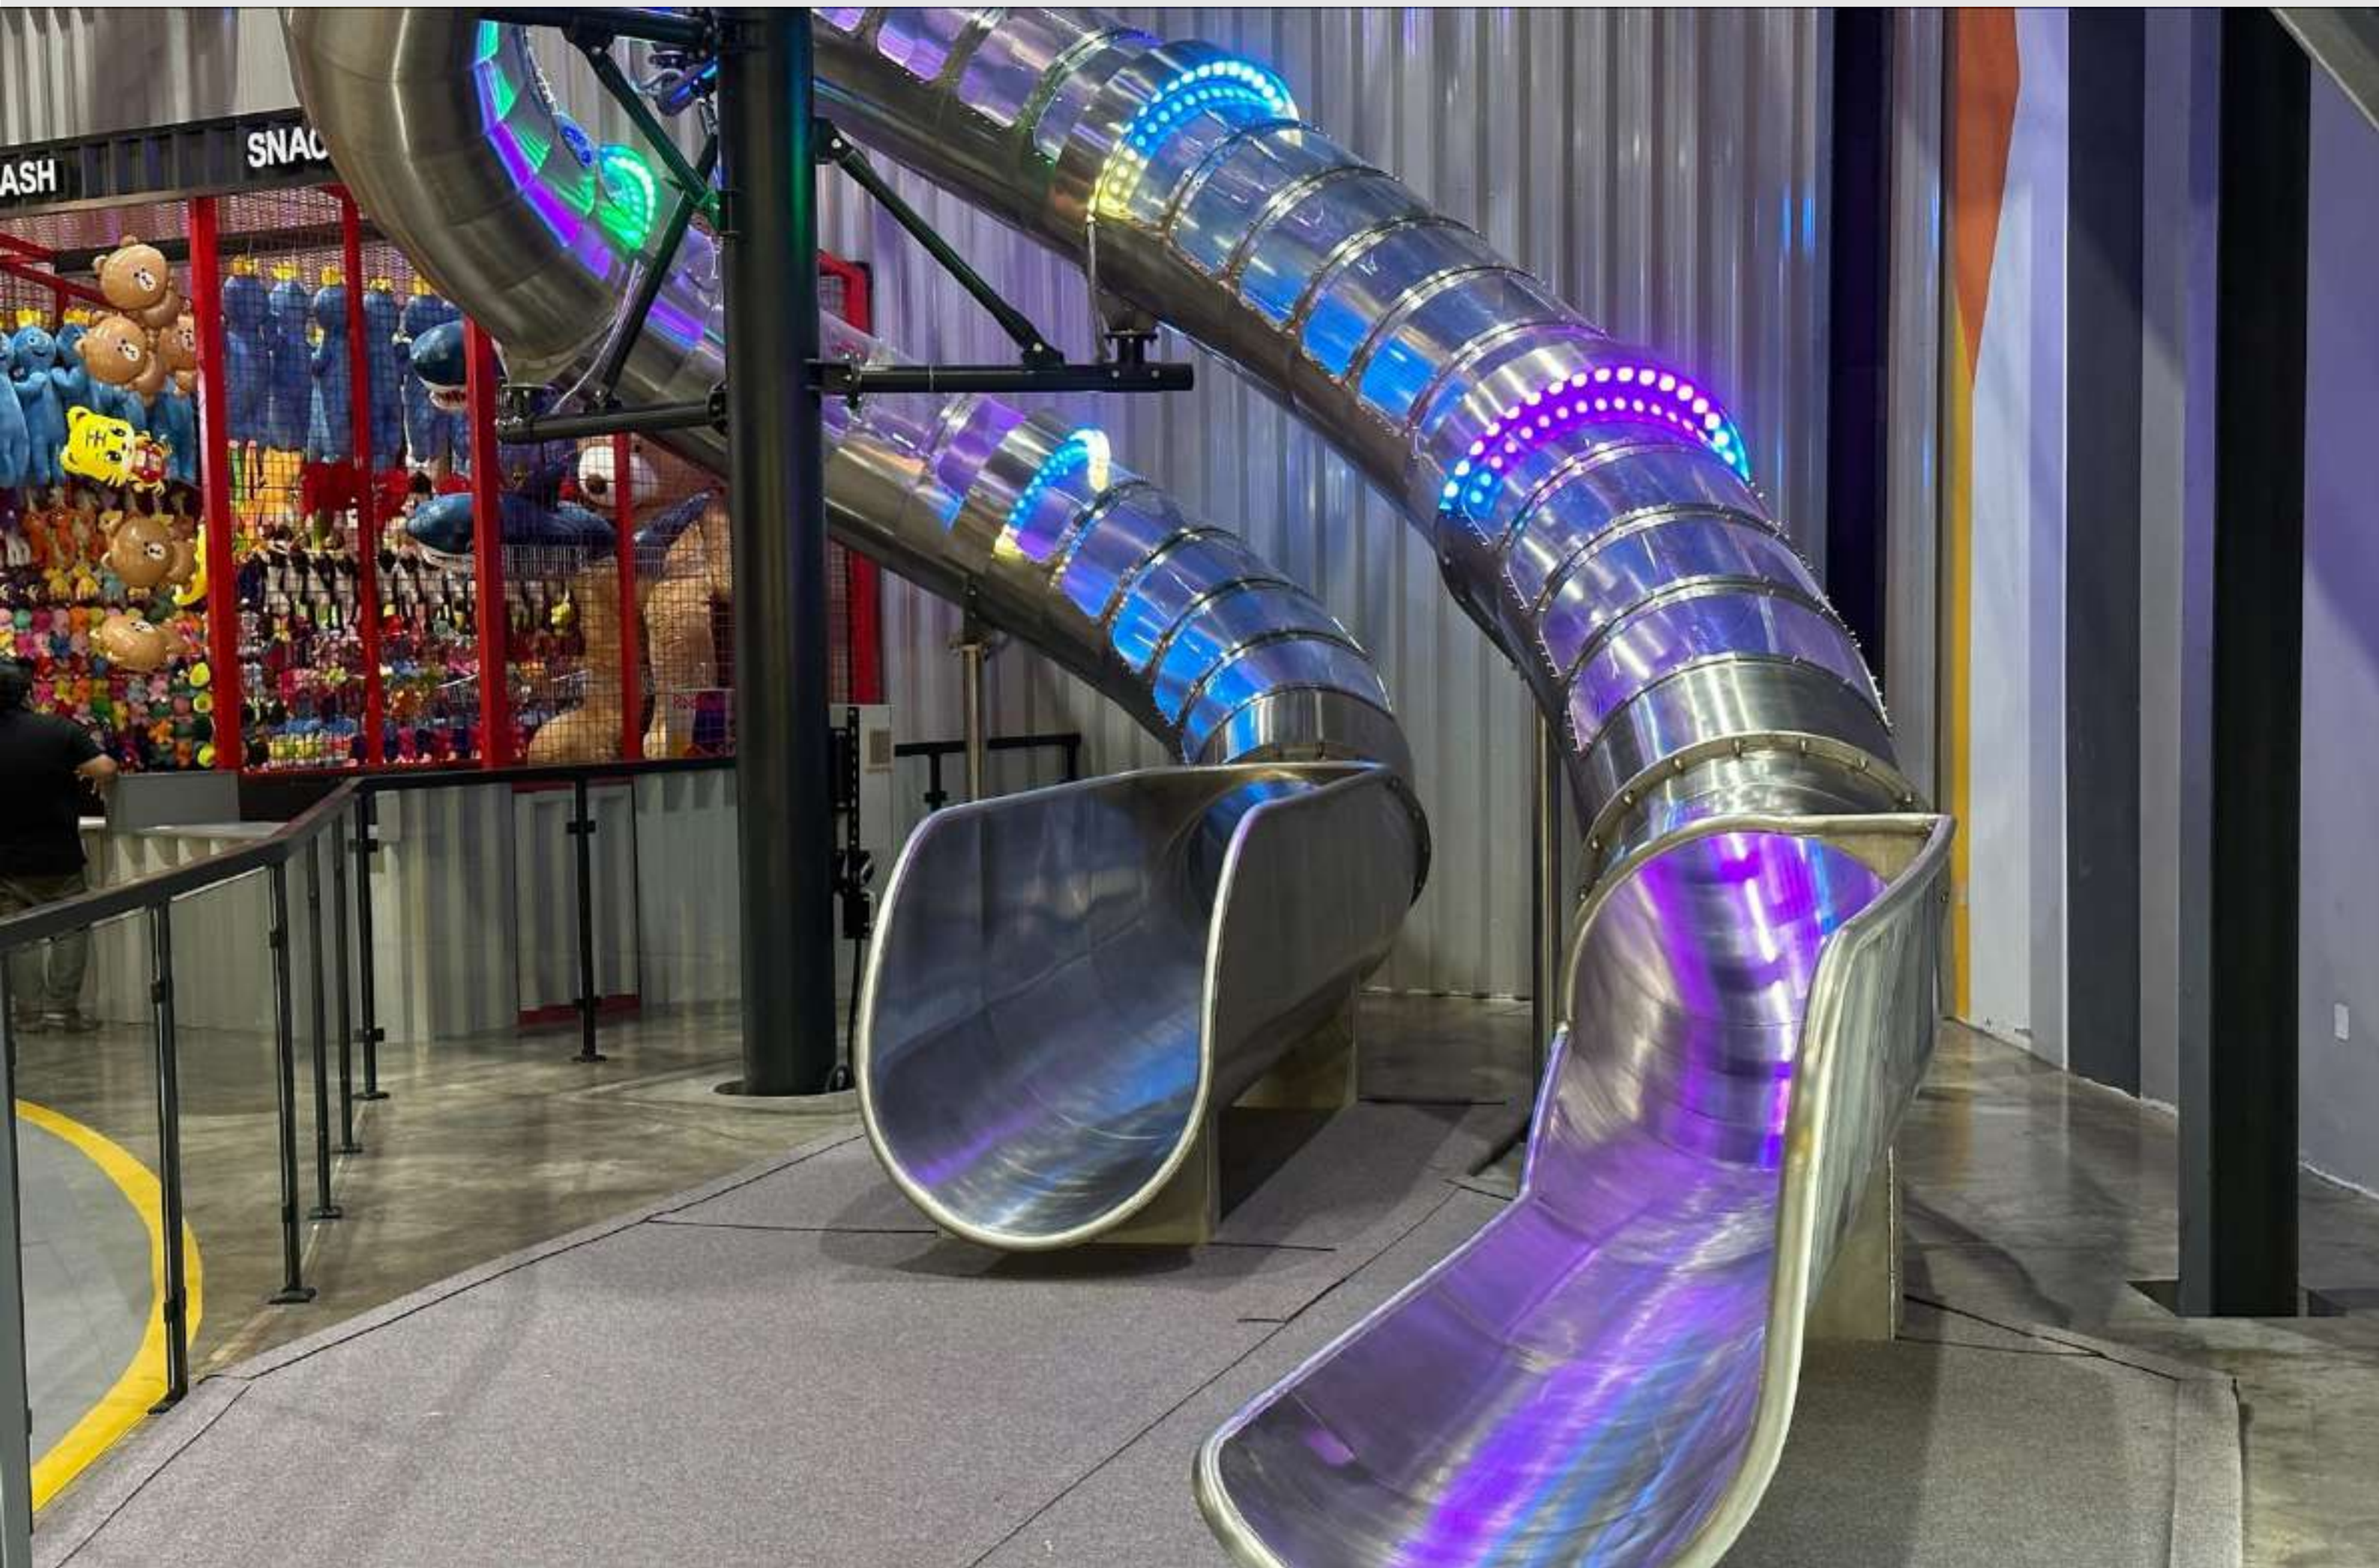

TOBOGANES CON LED vs Realidad

WALLTOPIA