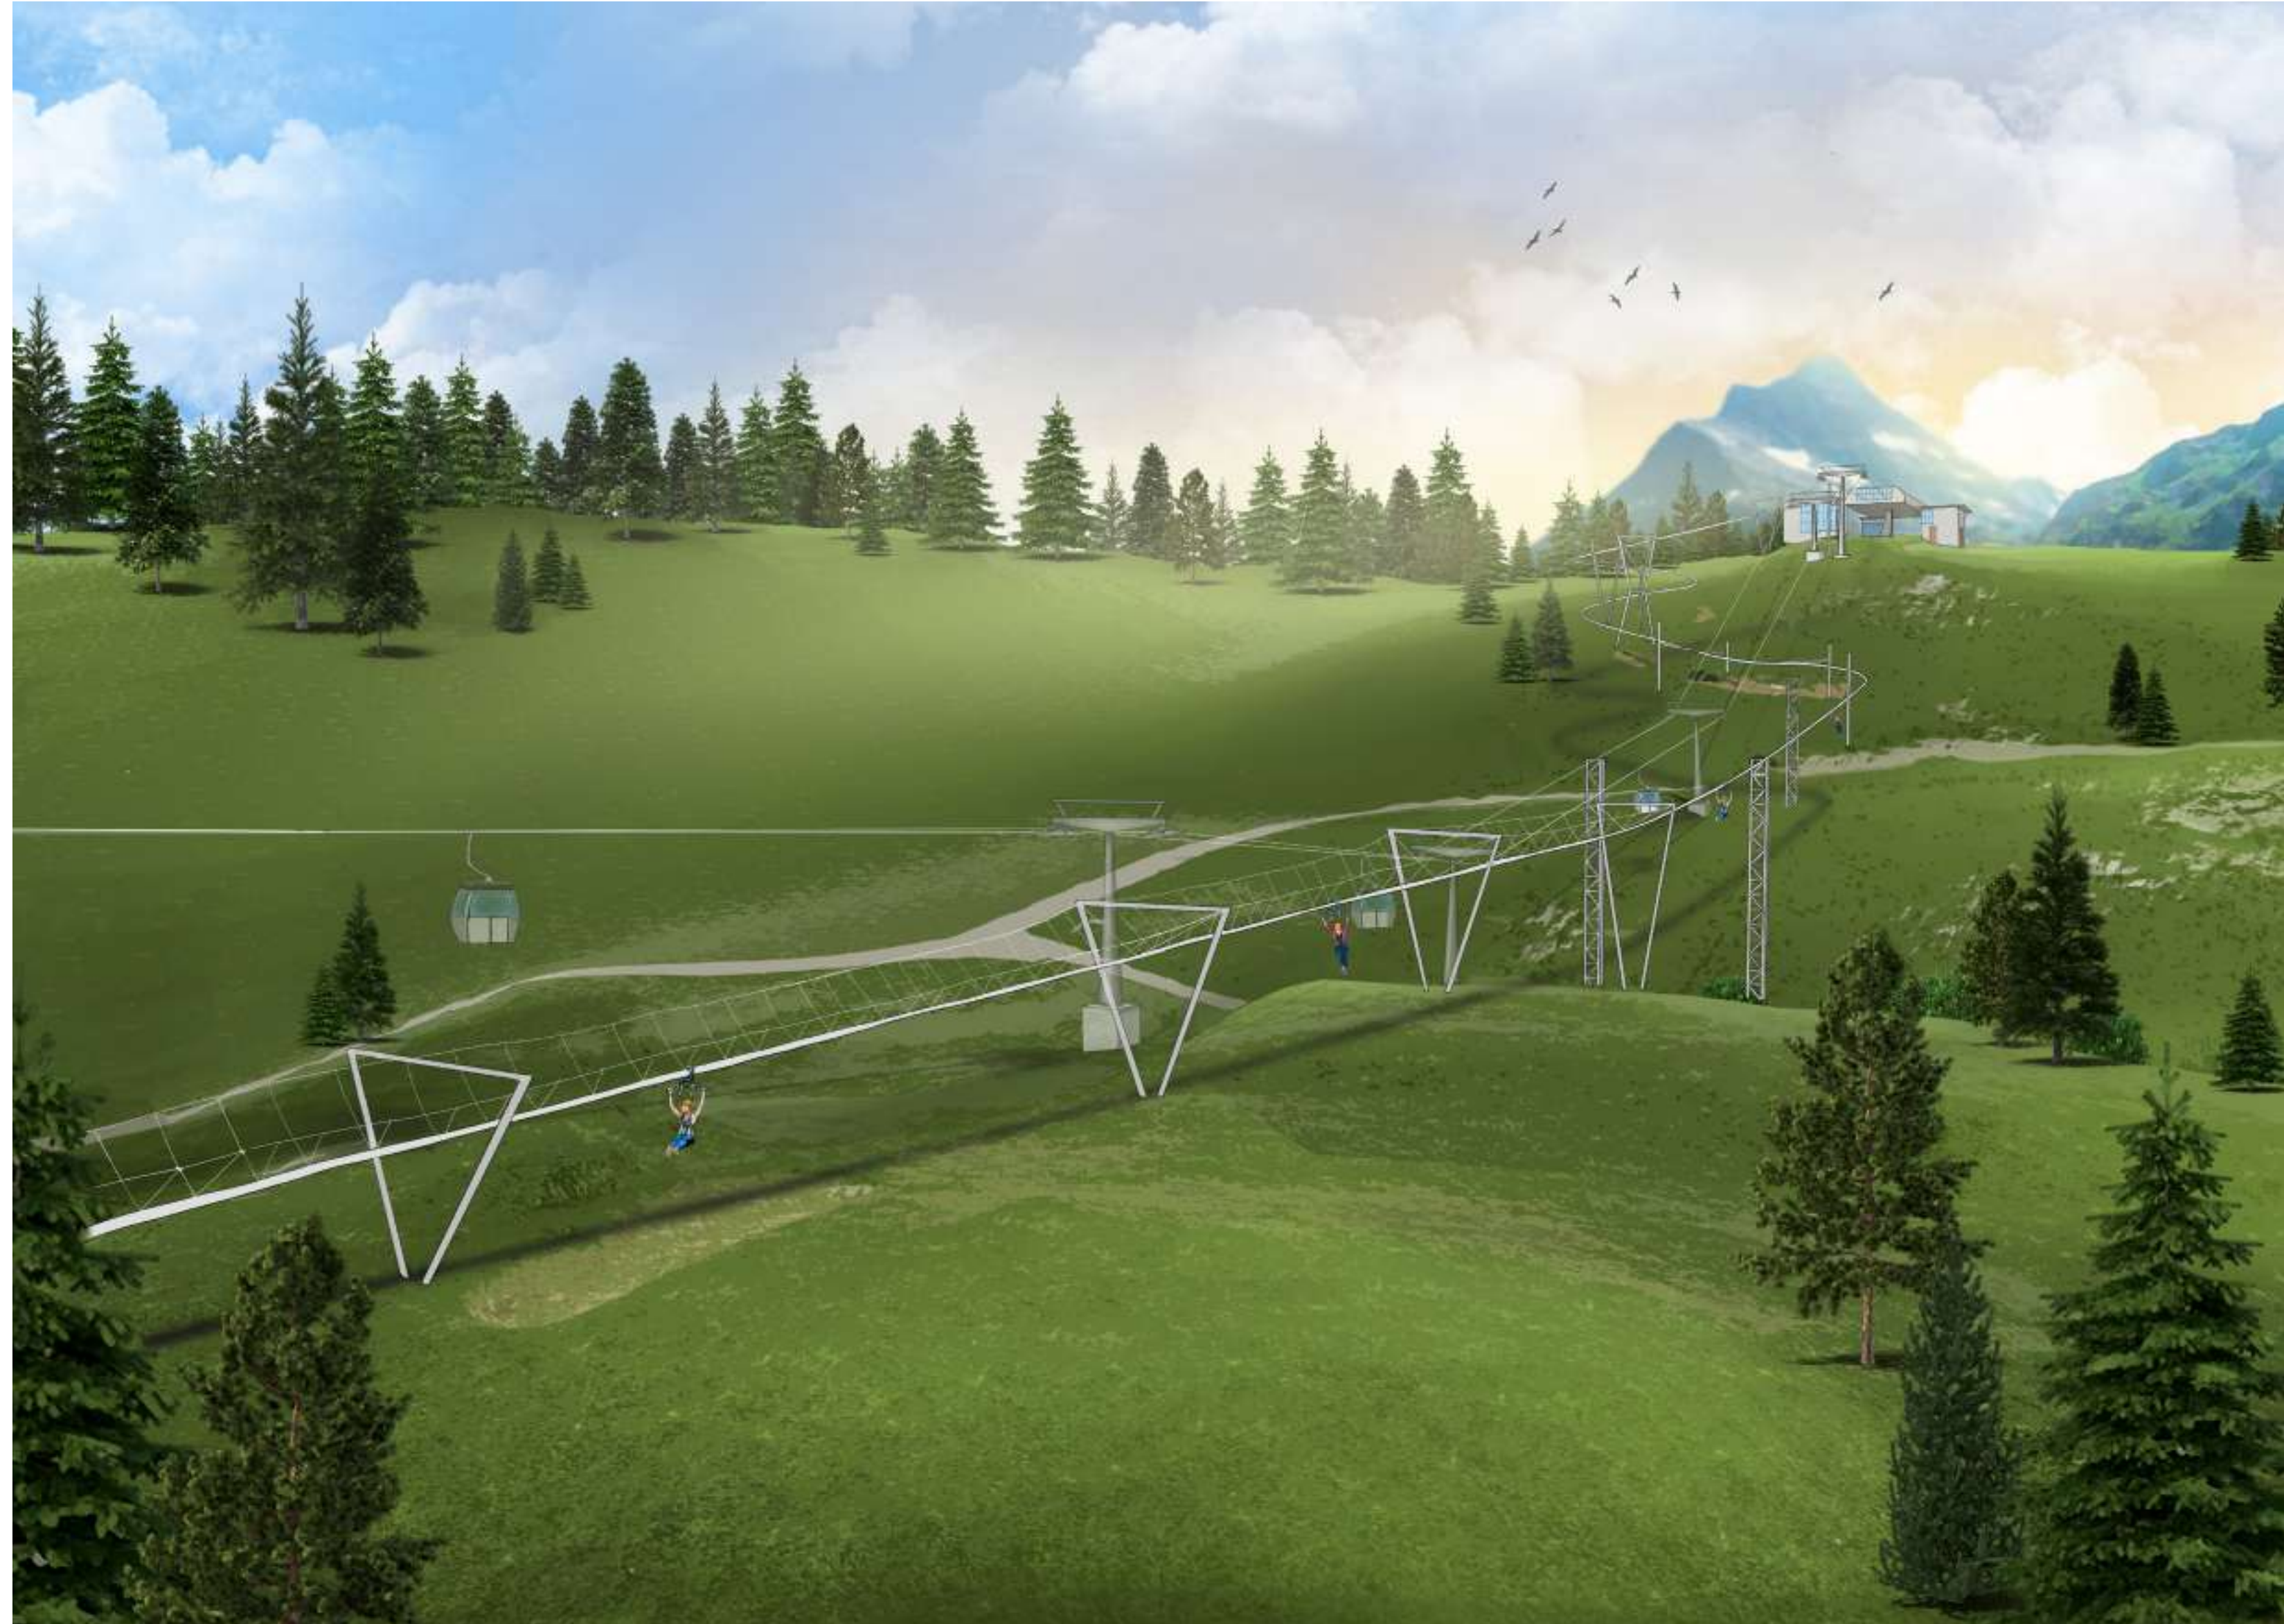

Ski & Mountain Resorts