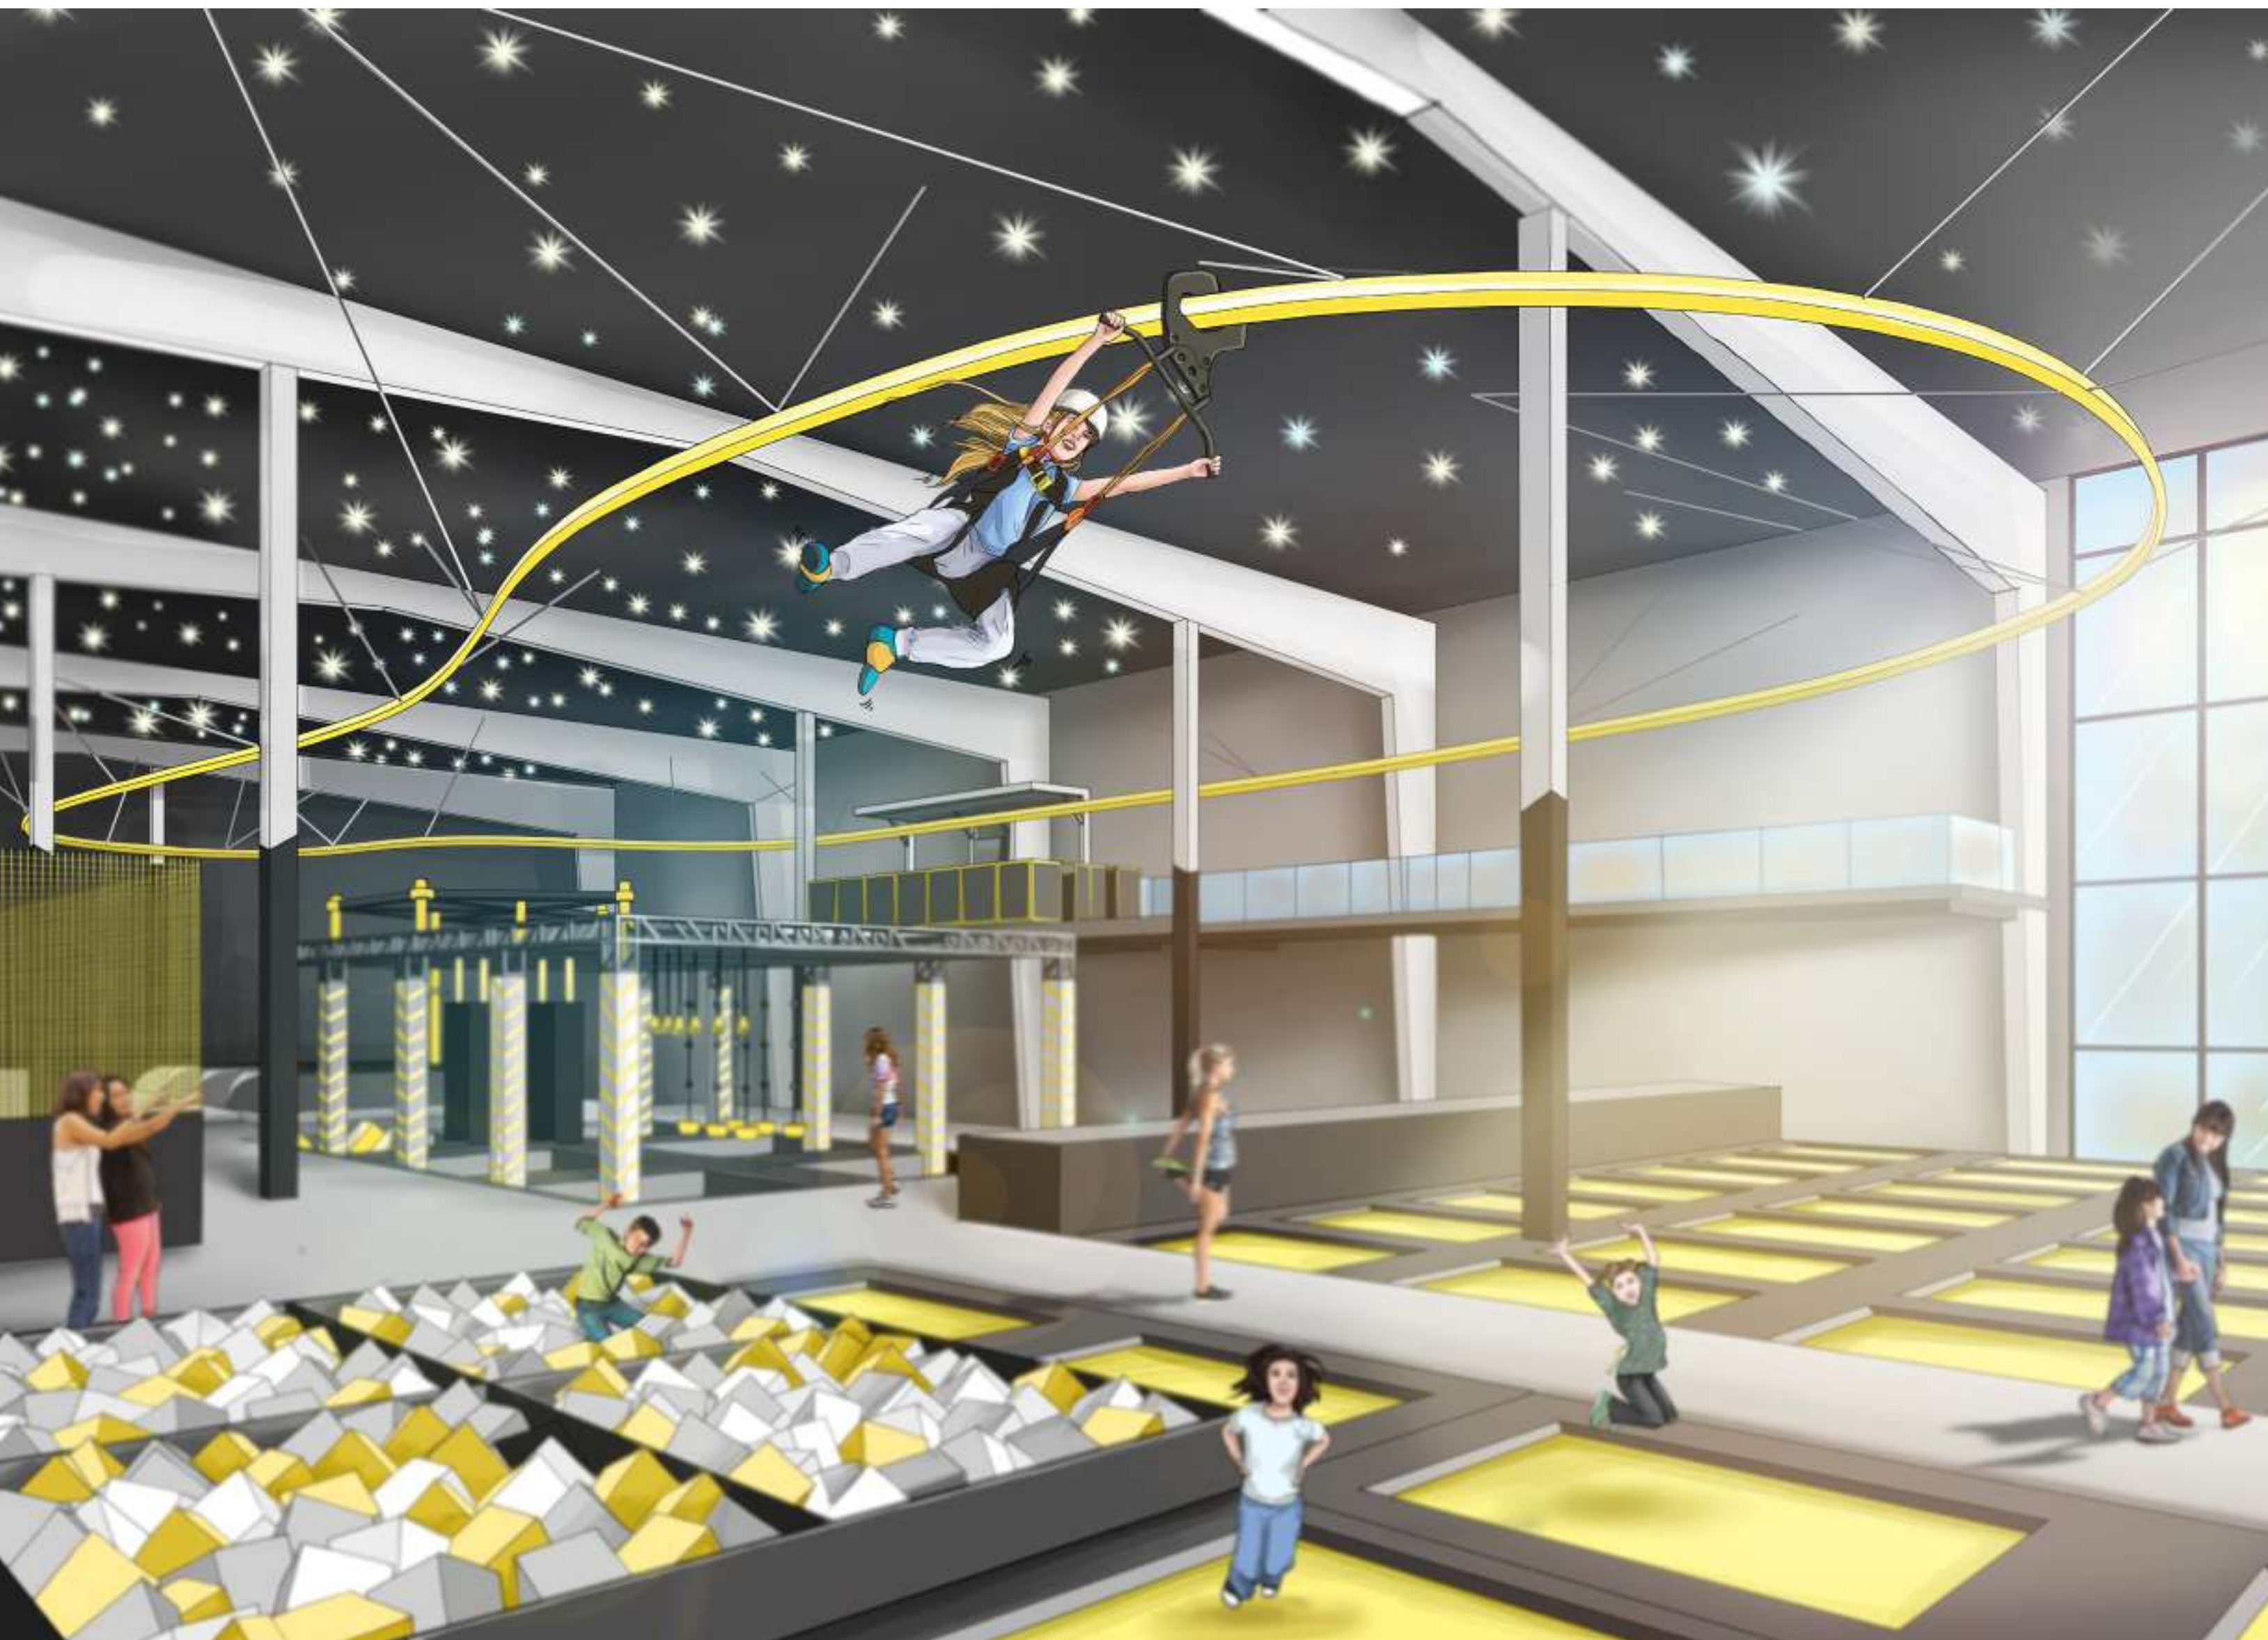

Trampoline Parks