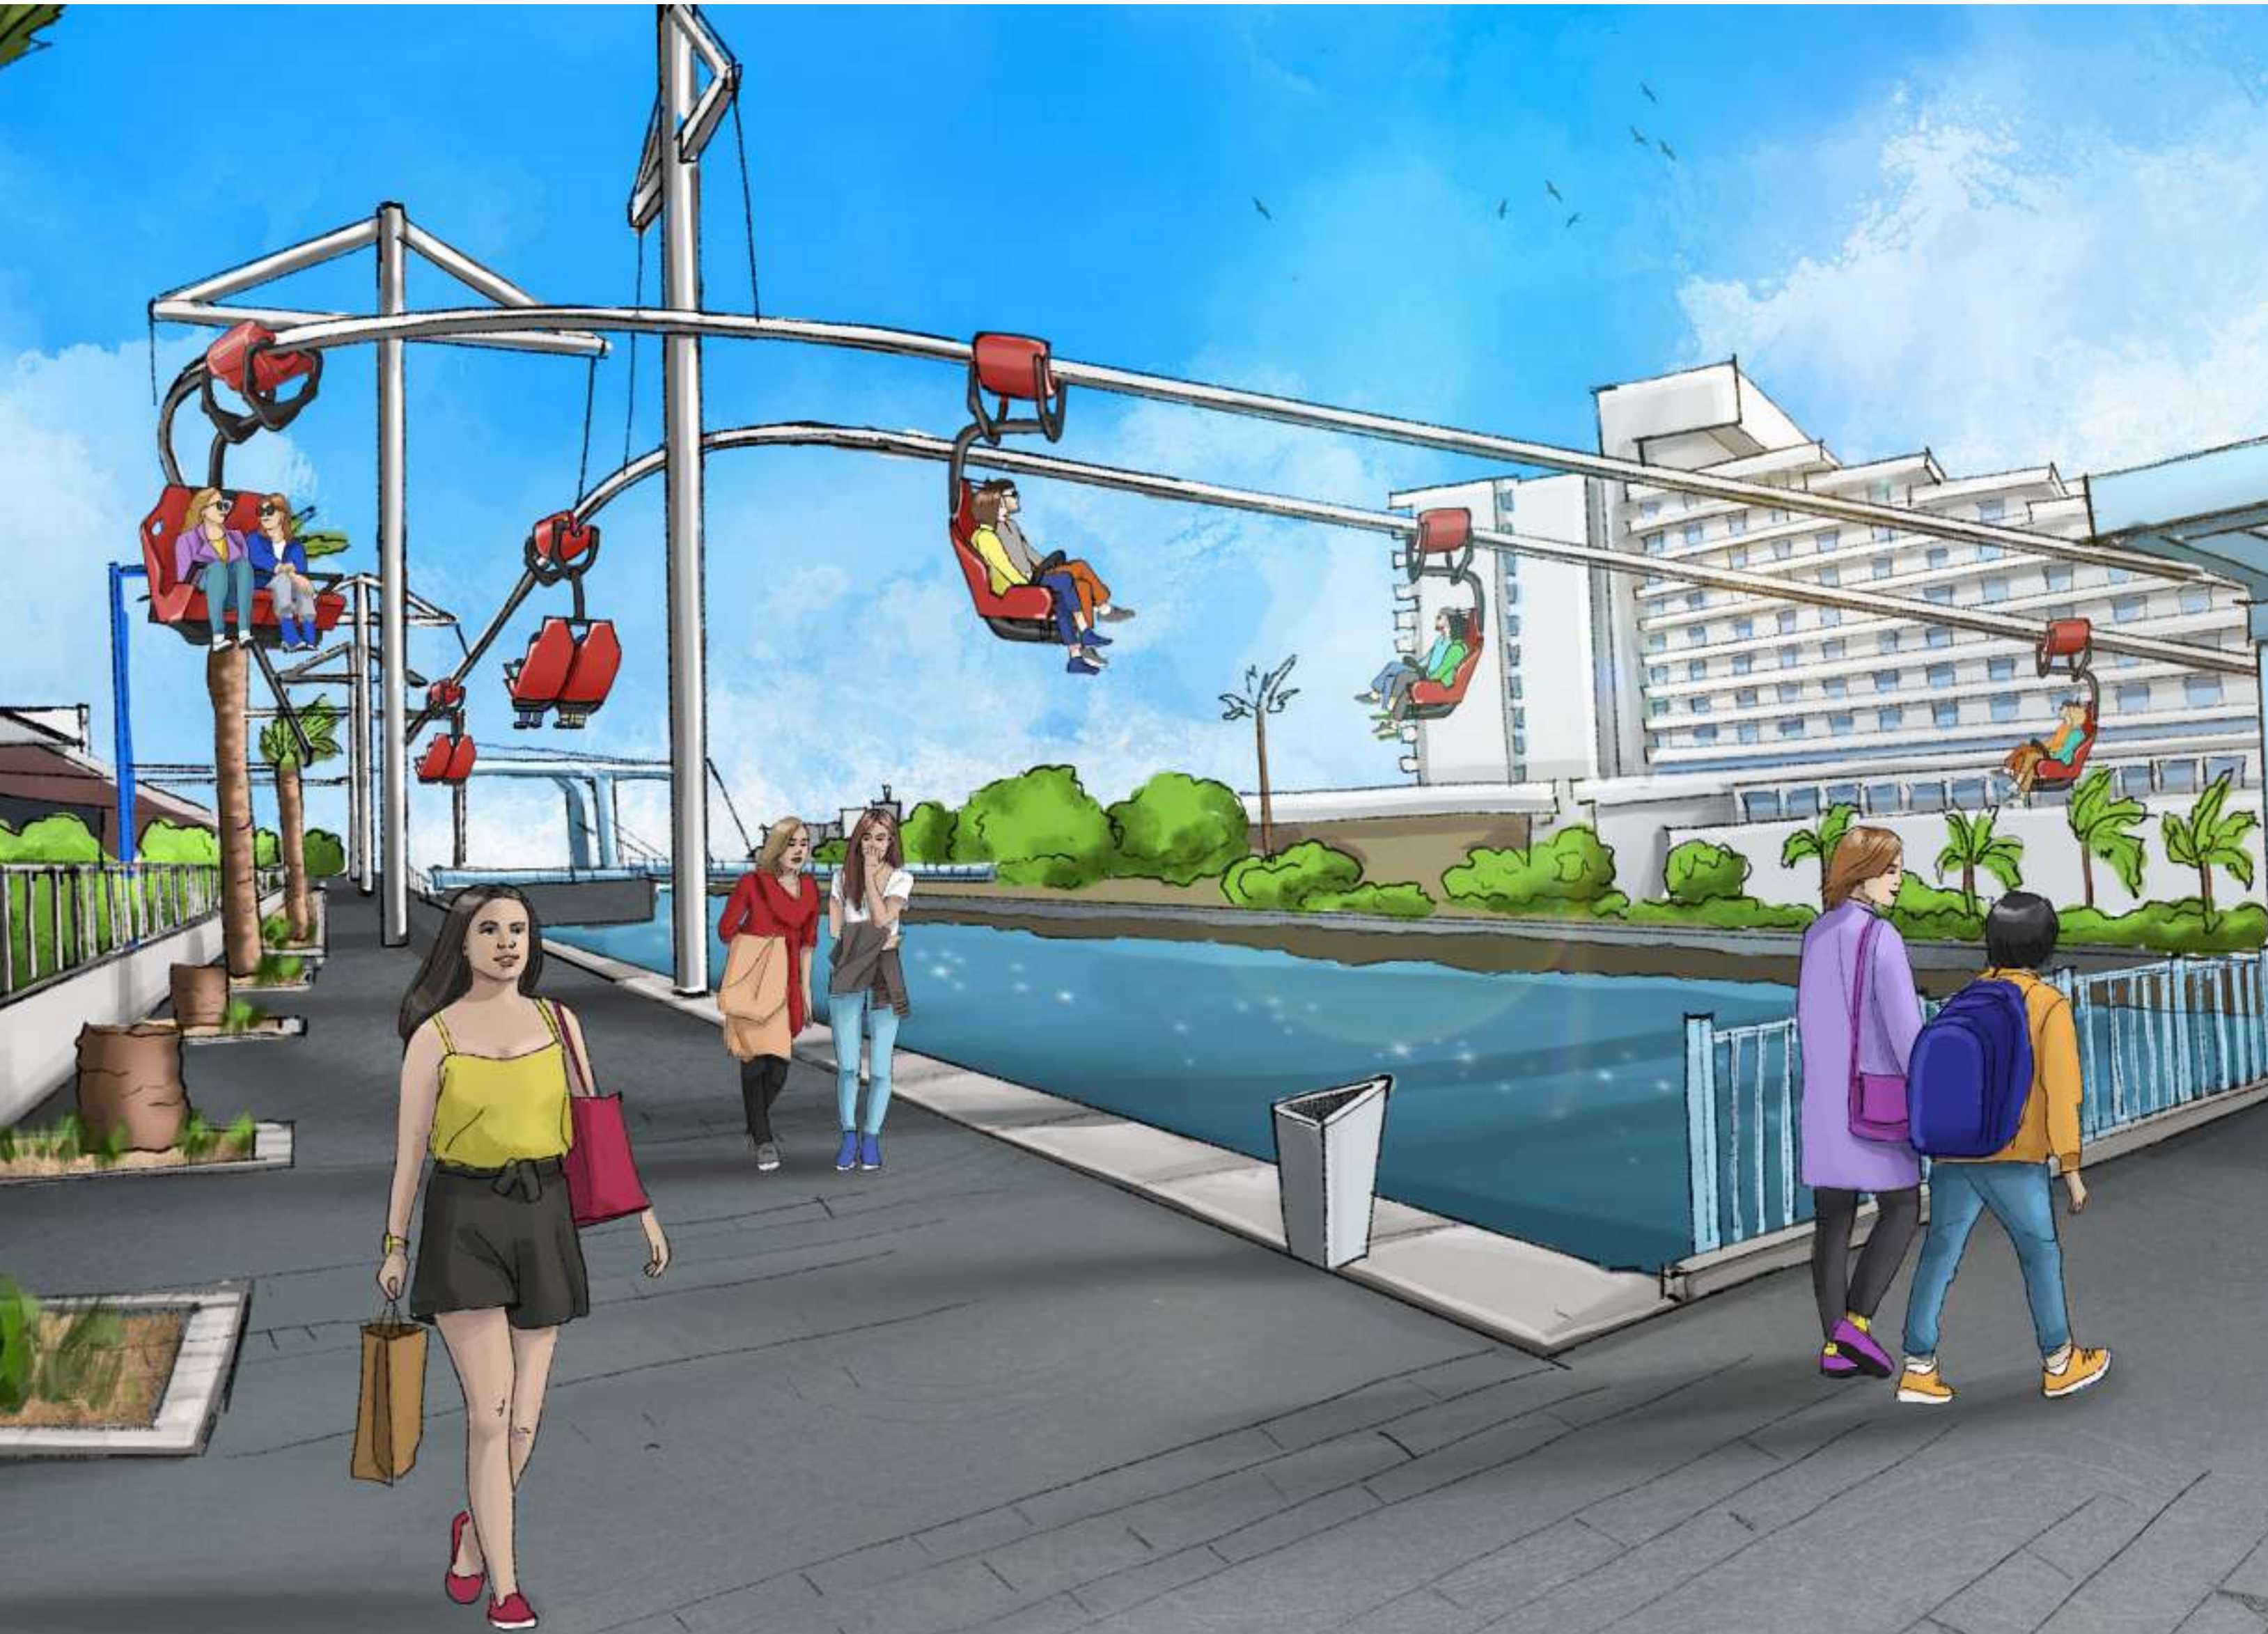

City Transport Systems