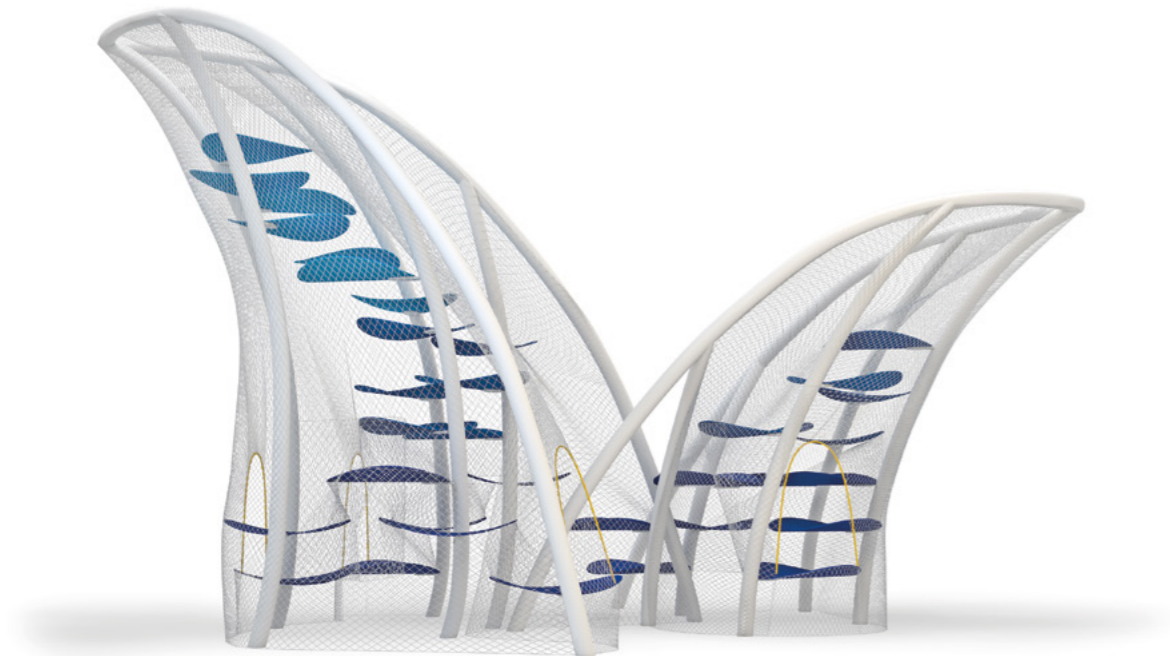

STANDARD MODELS

Cloud Climb is available in standard models. Its simple and functional design fits the environment of various facilities. All the displayed colors can be customized to fit a desired look.

Wave