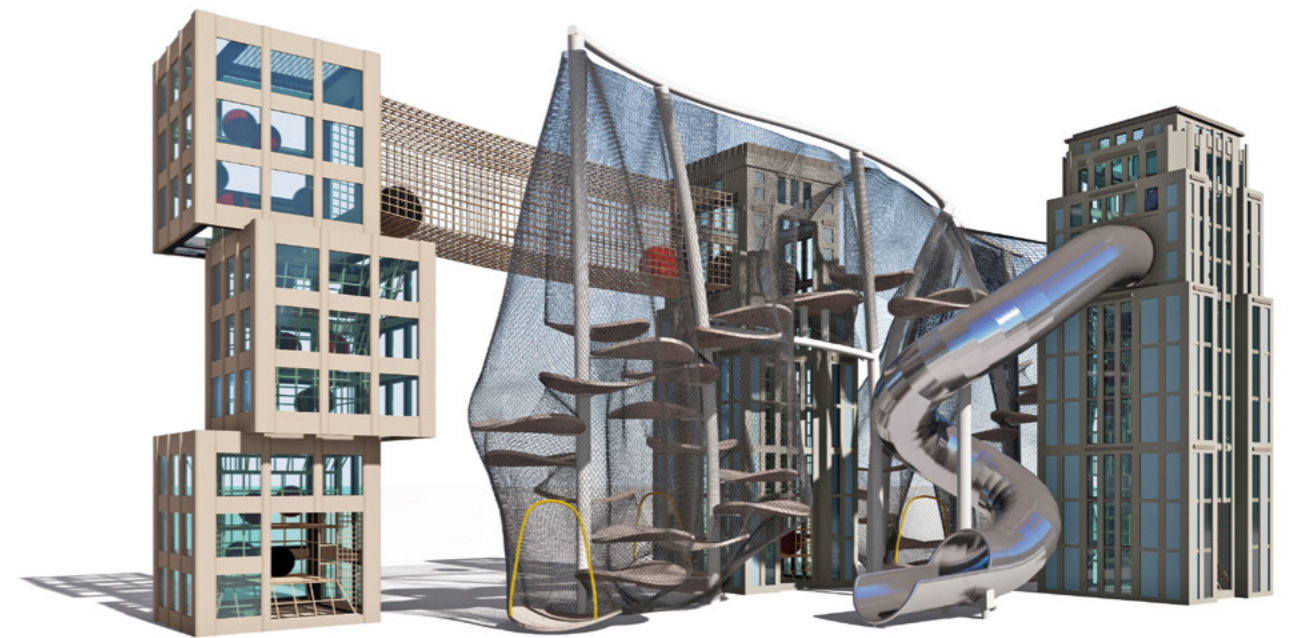

## Mushroom

---

# CUSTOM MODELS

---

Aside from the multiple standard structures; custom Cloud Climb can also be developed to meet the needs of specific projects and clients.

## Skyscraper skyline | Joined Adventure Trail & Cloud Climb

---

## Structure

Cloud Climb structure can be duplex-coated: first it is hot-dip galvanized and then painted.

This greatly increases resistance to corrosion and makes Cloud Climb suitable for both indoor and outdoor uses.