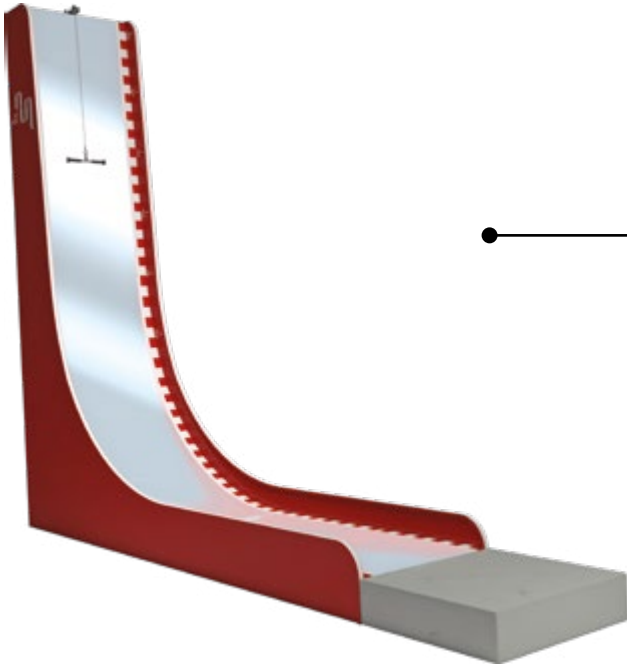

VOLCANO

Height	6/7/8 m (19.9/23/26.2 ft)
Width	1.5 m (4.9 ft)
Suitable for	Indoor & outdoor*
Difficulty	4/5
Interactivity	Embedded
Gamifiable	Yes

TREASURE ISLAND

THE FIREMAN'S WALL

LIGHT THE WAY

SPEED WALL

Height 6/7/8 m (19.9/23/26.2 ft)

Width 2.2 m (7.2 ft)

Suitable for Indoor & outdoor

Difficulty 4/5

Interactivity No

Gamifiable Yes

PARABOLIC SLIDE

SKYSCRAPER WALK