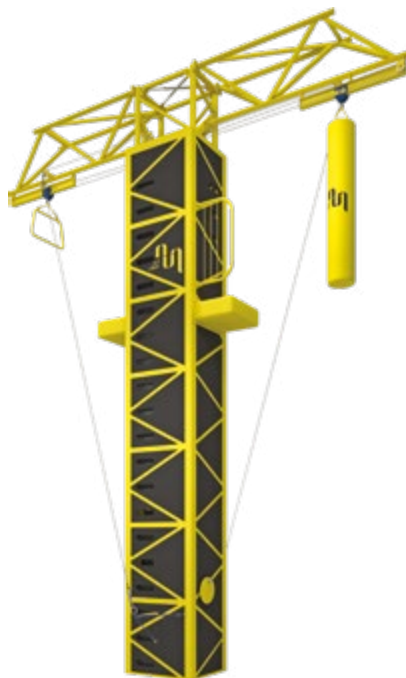

Height 6/7/8 m (19.9/23/26.2 ft)

Width 2.2 m (7.2 ft)

Suitable for Indoor & outdoor

Difficulty 4/5

Interactivity No

Gamifiable Yes

PARABOLIC SLIDE

SKYSCRAPER WALK