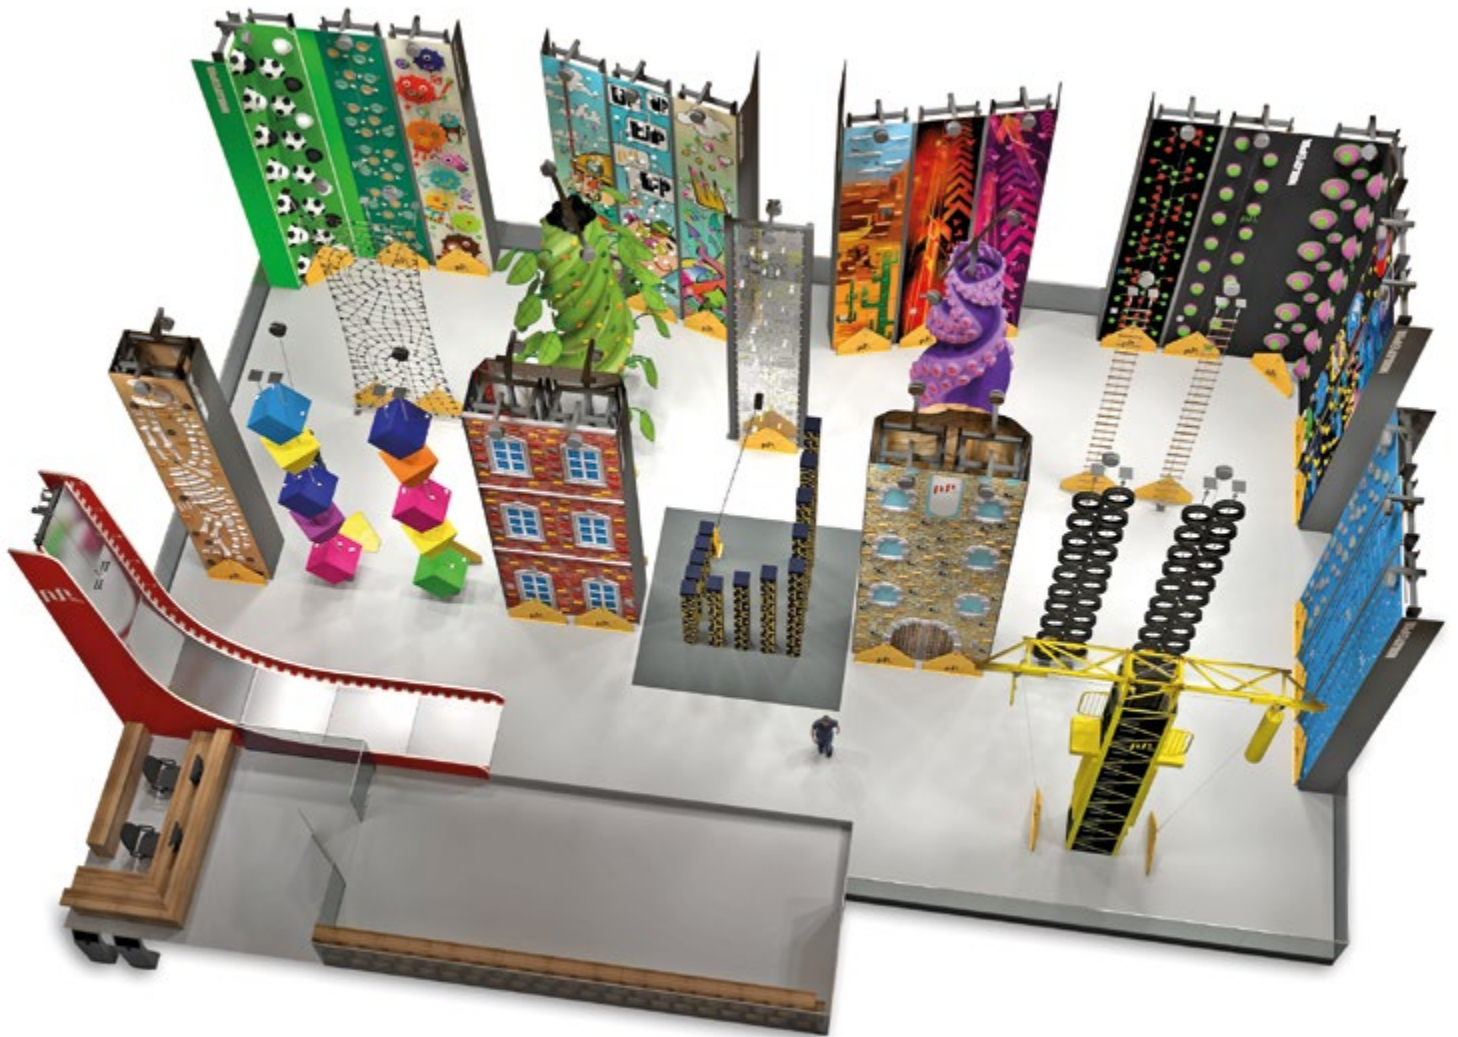

SAMPLE PROJECTS

Large project

Floorspace	Number of climbing lines	Staff required with self-belay	Hourly throughput	Applicable Standard
340 m²	45	7 (5 with Self Belay)	68 ppl. per hour	EN 12572 / EN 1991

[Learn more](#)