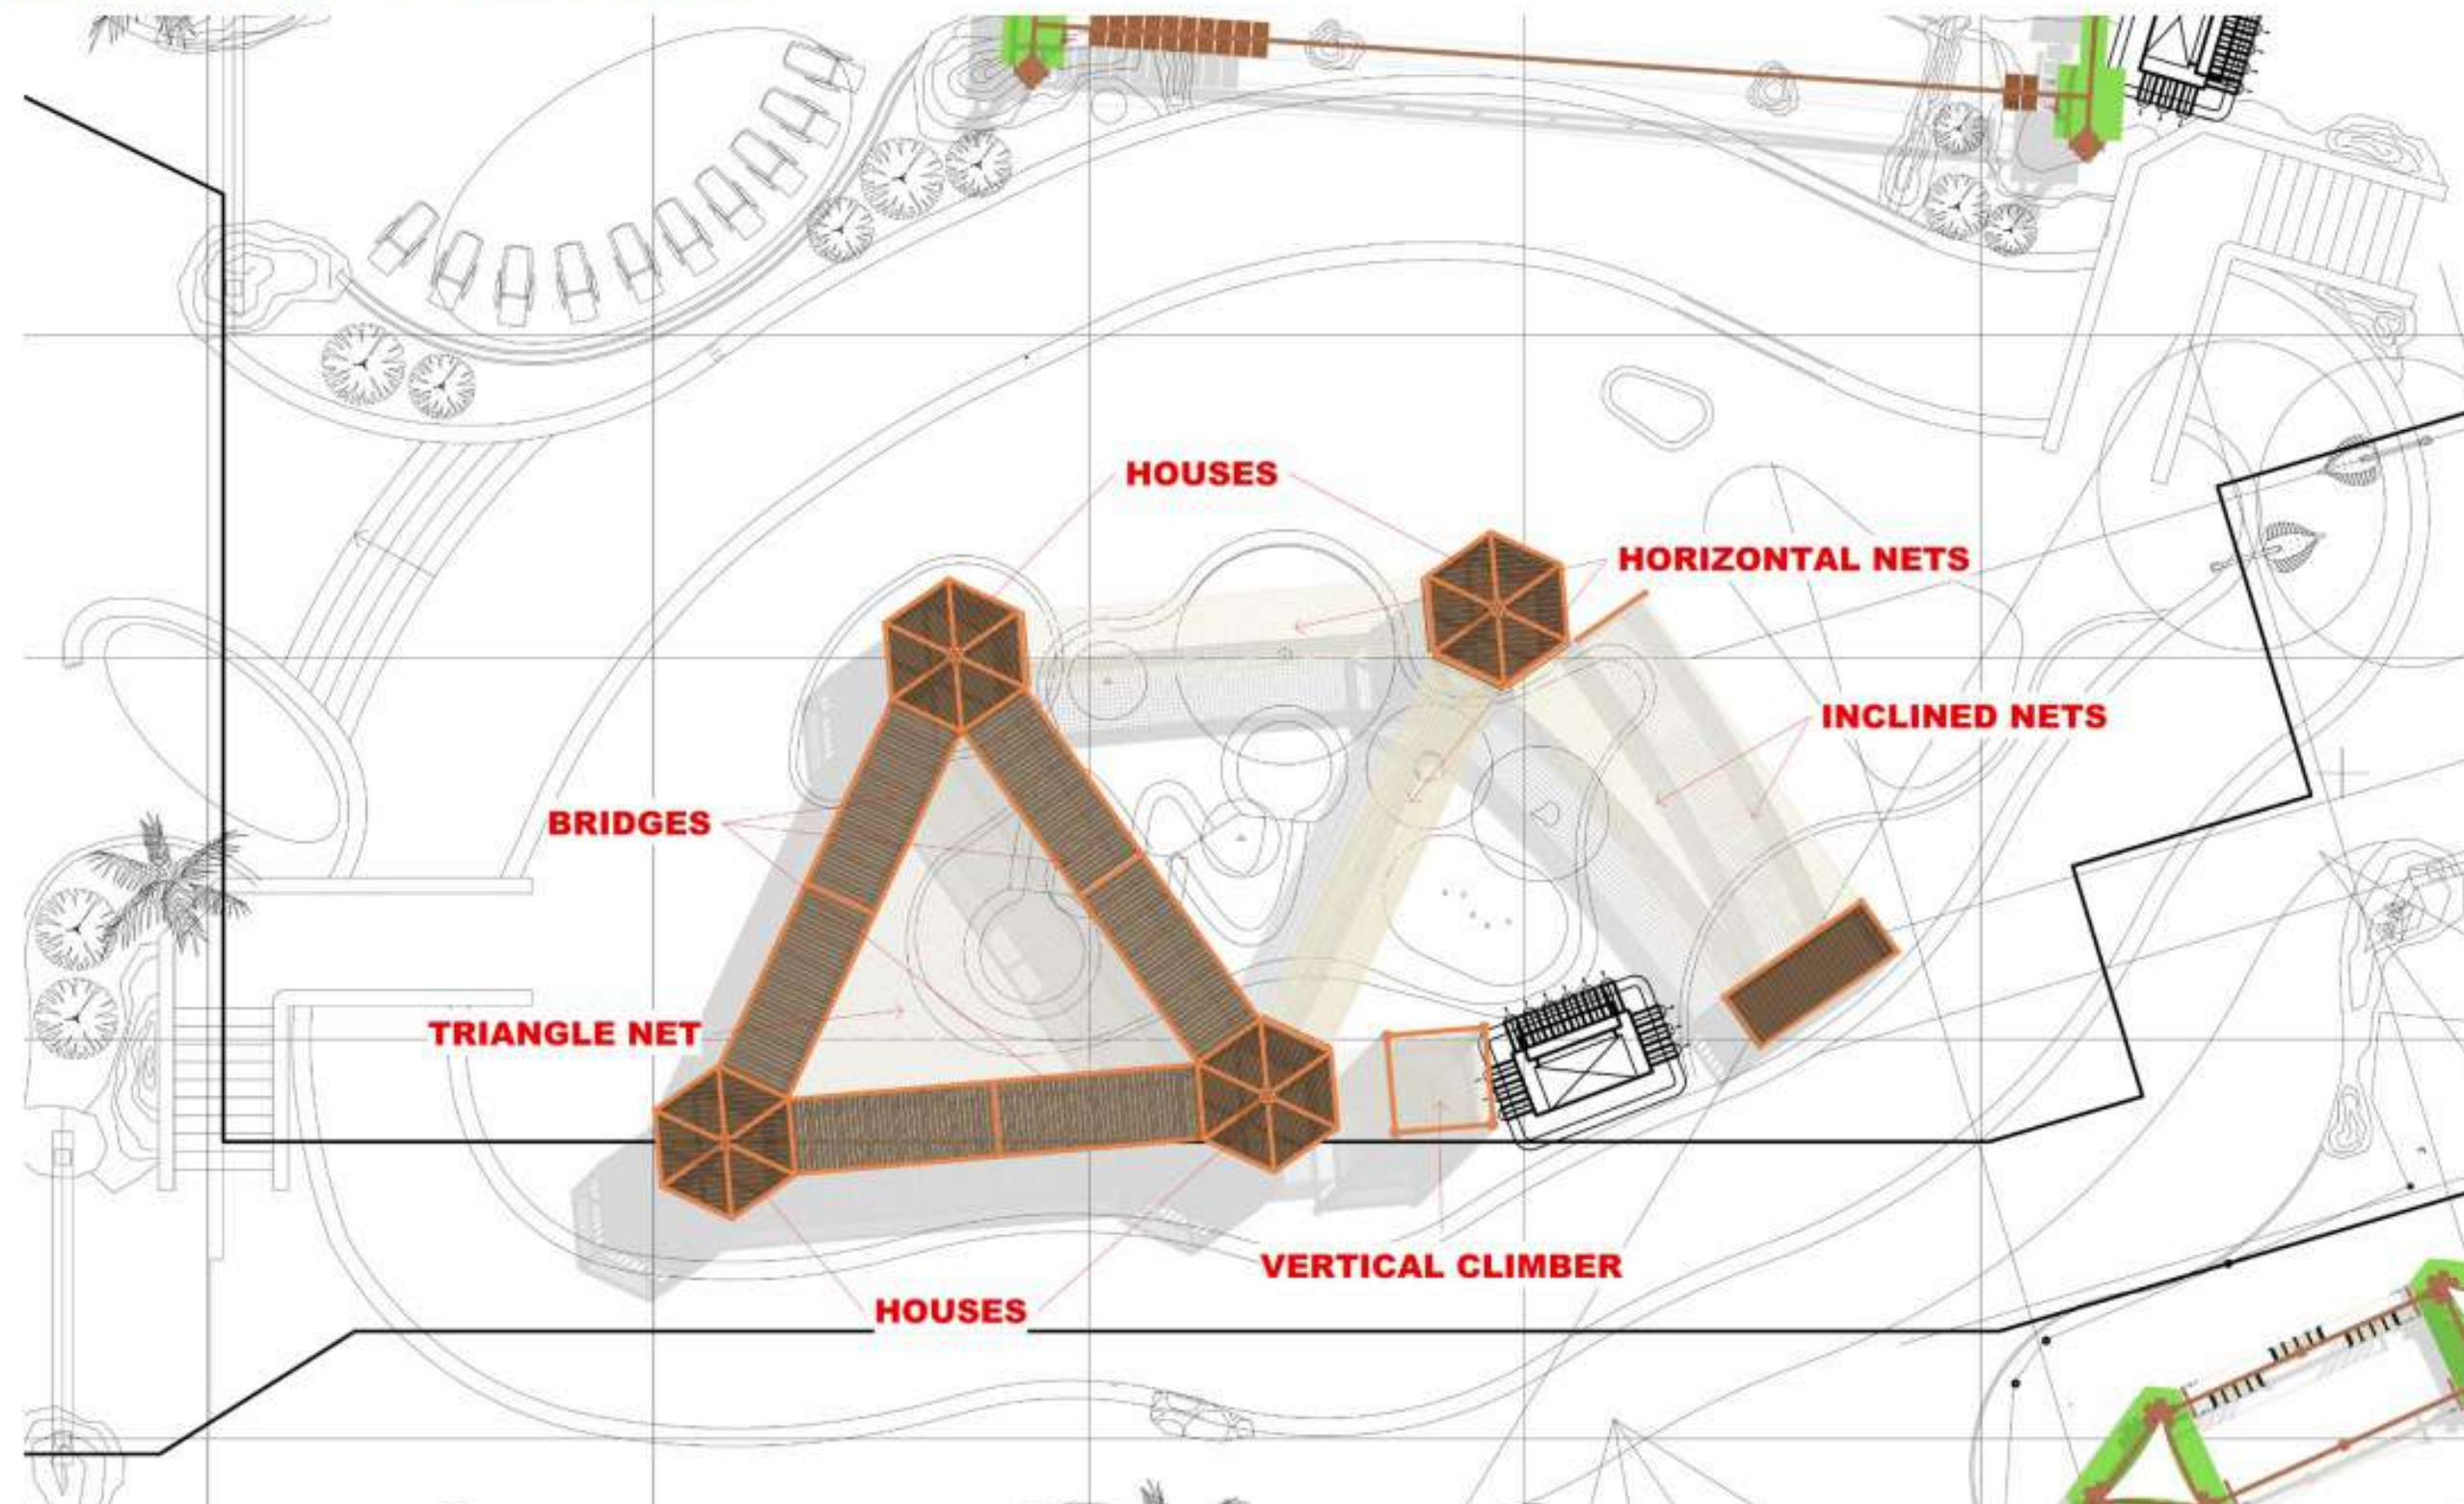

# Ruta de Aventuras

## ADVENTURE TRAIL - PRODUCT INFO

Number of houses: 4  
Number of nets: 4  
Number of bridges: 2  
Number of obstacles: 6  
Maximum height of structure: 8.80m  
Height of vertical climber: 8.40m  
Surface of triangular net: 26sqm

## ADVENTURE TRAIL - PLAN VIEW