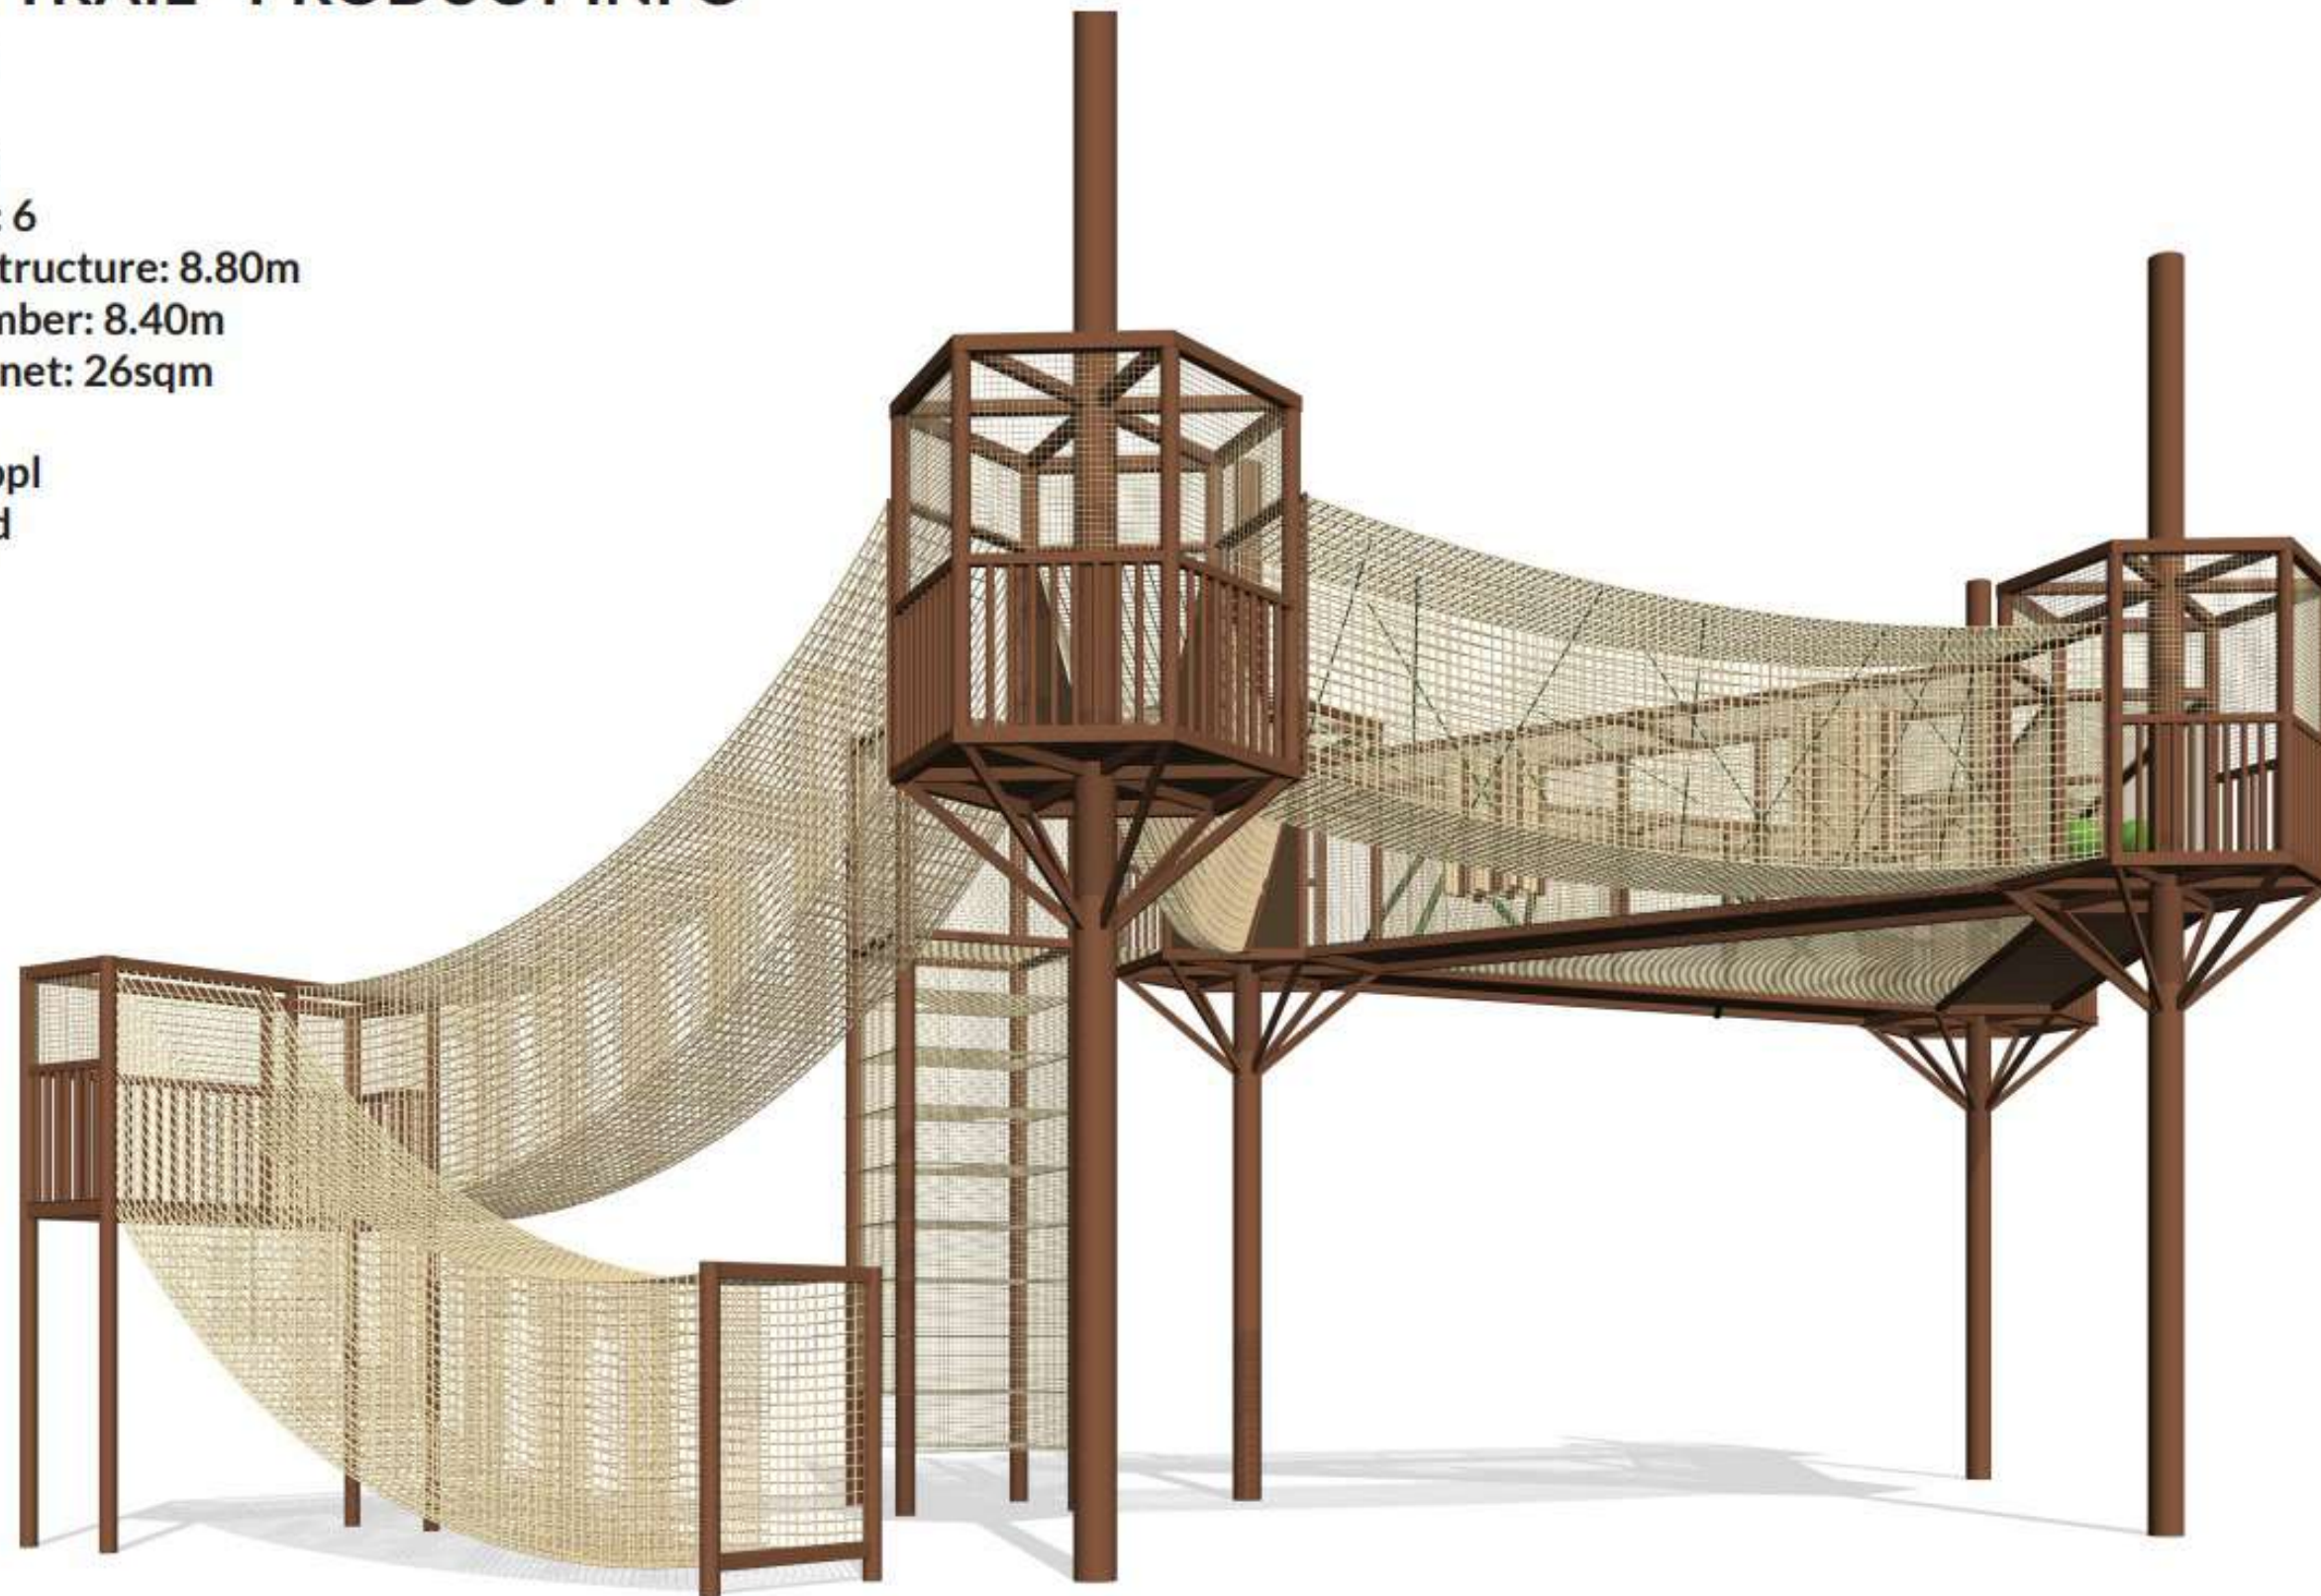

Ruta de Aventuras

ADVENTURE TRAIL - PRODUCT INFO

Number of houses: 4
Number of nets: 4
Number of bridges: 2
Number of obstacles: 6
Maximum height of structure: 8.80m
Height of vertical climber: 8.40m
Surface of triangular net: 26sqm

Instant capacity: 84ppl
1 Supervisor required