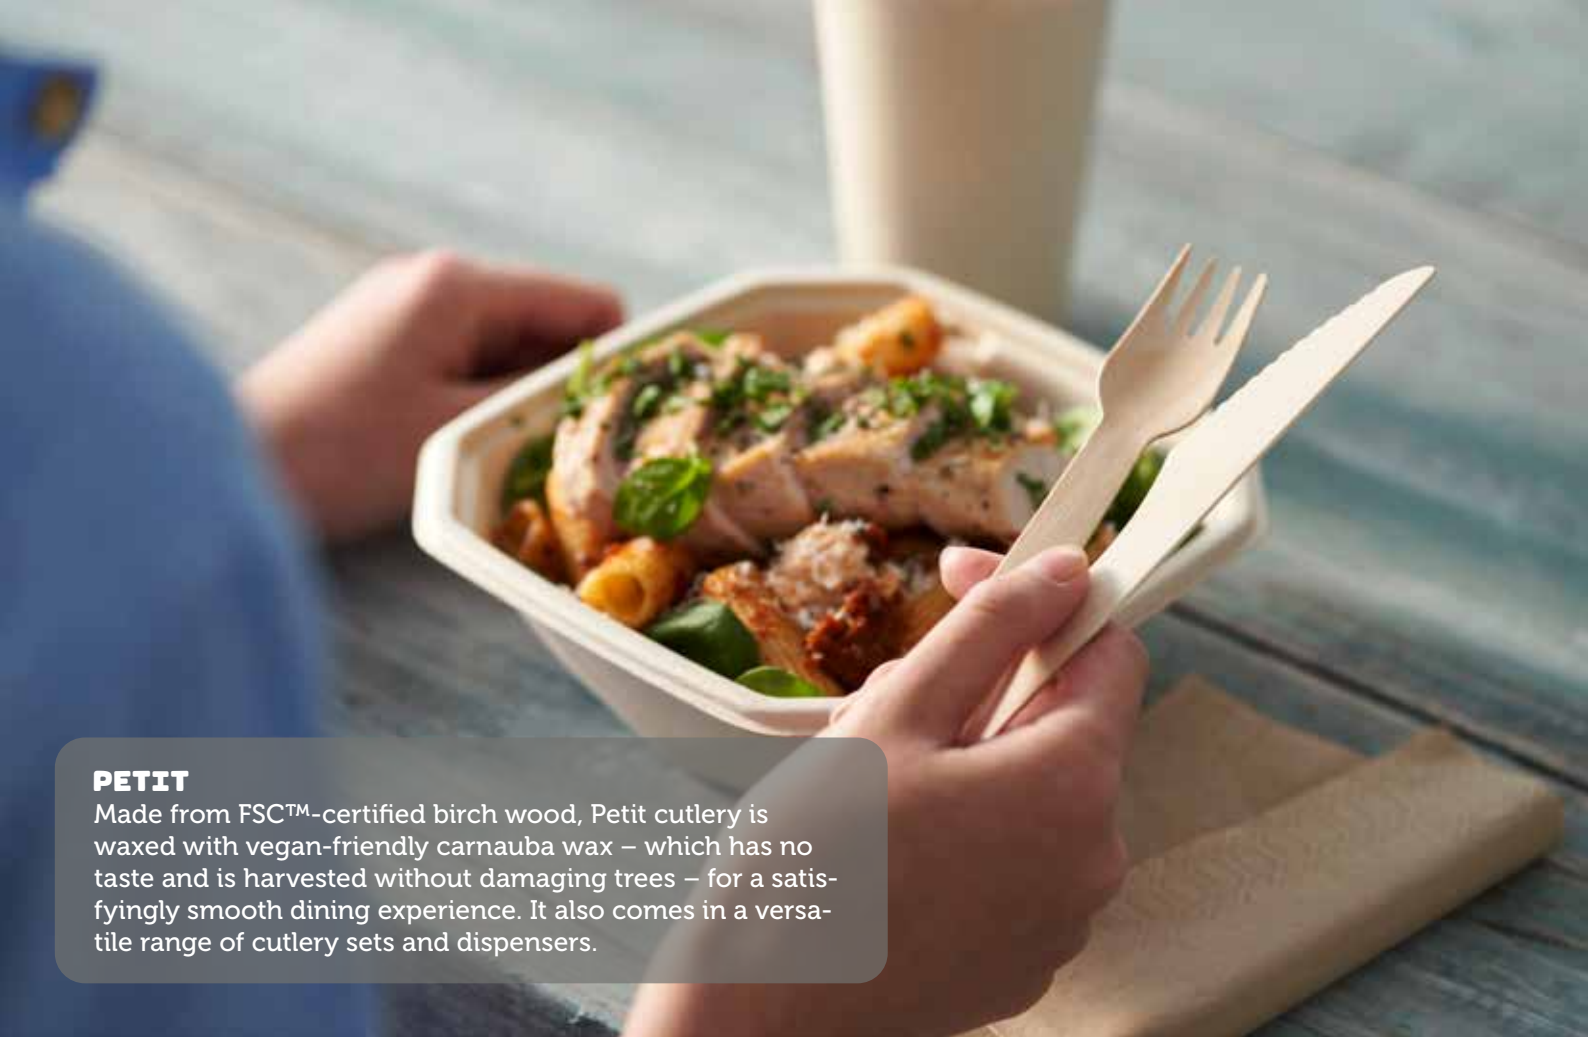

PETIT

Made from FSC™-certified birch wood, Petit cutlery is waxed with vegan-friendly carnauba wax – which has no taste and is harvested without damaging trees – for a satisfyingly smooth dining experience. It also comes in a versatile range of cutlery sets and dispensers.

GRAND

Carnauba wax-coated FSC™ certified birch wood max +70°C FSC™ certified tissue
2-ply FSC™ certified kraft paper

Responsibly sourced

Renewable material

*

Grand Fork
19cm
192152
Wood, wax coated
100pcs/cu | 10cu/sku

*

Grand Knife
19cm
192153
Wood, wax coated
100pcs/cu | 10cu/sku

*

Grand Spoon
19cm
192154
Wood, wax coated
100pcs/cu | 10cu/sku

*

Grand Coffee Spoon
11cm
192155
Wood, wax coated
100pcs/cu | 20cu/sku